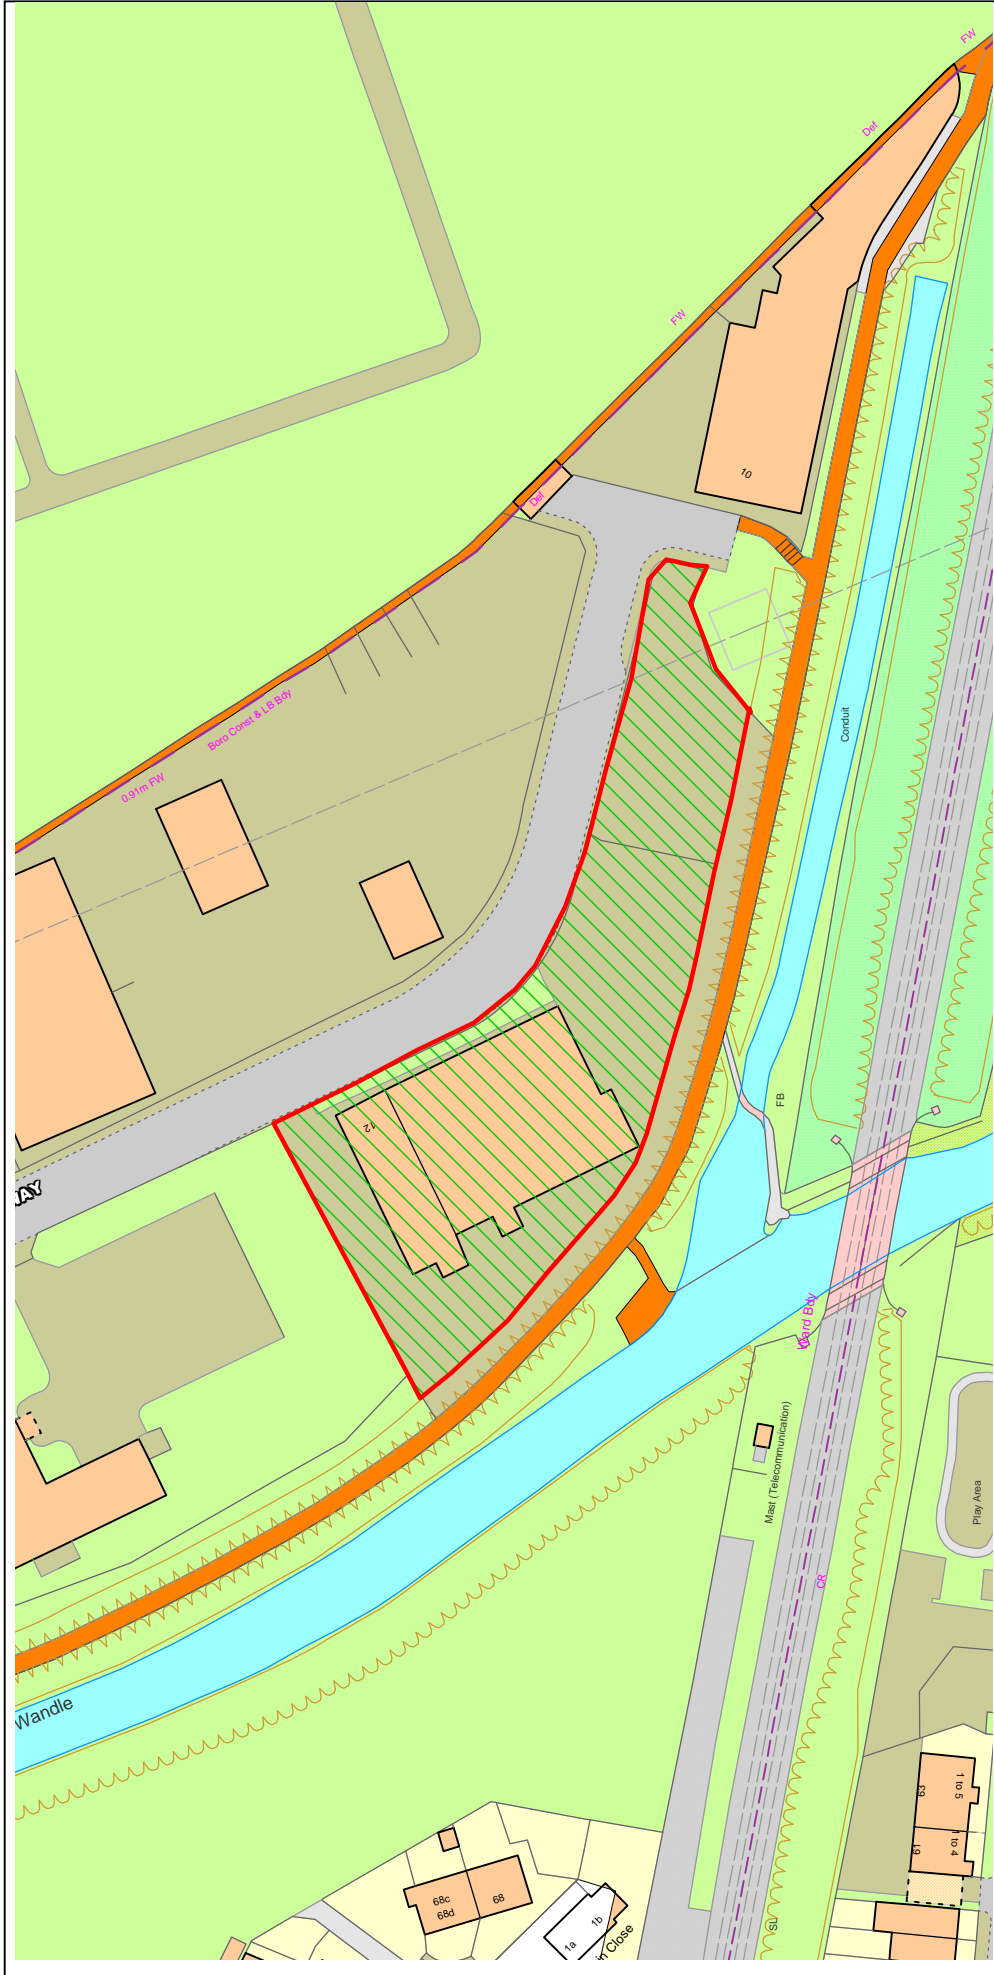

NORTHGATE SE GIS Print Template

Text Details 12 Waterside Way

This material has been reproduced from Ordnance Survey digital map data with the permission of the controller of Her Majesty's Stationery Office, © Crown Copyright.